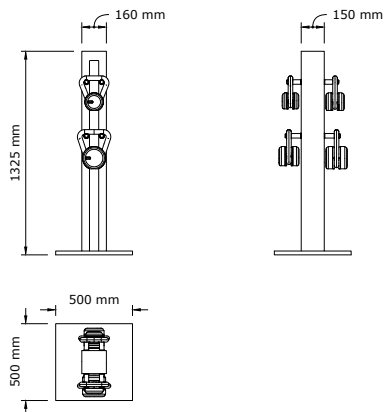

PENT. LOVA™ VERTICAL Light

Set including: 1 rack & 4 kettlebells weighing:
4 kg x 1 | 6 kg x 1 | 8 kg x 1 | 10 kg x 1

PENT. LOVA™ Luxury Kettlebell Set

The stable, simple stand along with unusual form of kettlebell, create something unique with will certainly raise the prestige of the place. Each LOVA™ elements are handmade with attention given to every detail.

DIMENSIONS

WEIGHT

NET	68 kg
GROSS	75 kg

Net = rack + kettlebells

Gross = rack + kettlebells + package

COLOUR & MATERIAL

WOOD

BLACK
ASH