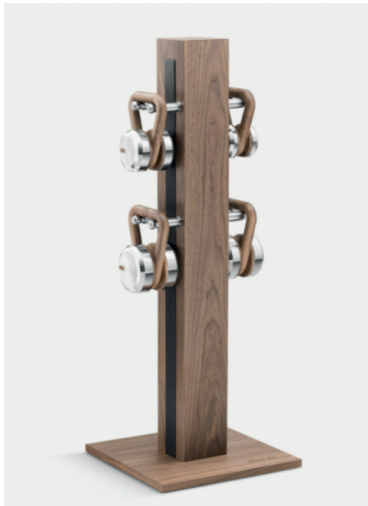

PENT. LOVA™ VERTICAL Light

Set including: 1 rack & 4 kettlebells weighing:
4 kg x 1 | 6 kg x 1 | 8 kg x 1 | 10 kg x 1

PENT. LOVA™ Luxury Kettlebell Set

The stable, simple stand along with unusual form of kettlebell, create something unique with will certainly raise the prestige of the place. Each LOVA™ elements are handmade with attention given to every detail.

DIMENSIONS

WEIGHT

NET	68 kg
GROSS	75 kg

Net = rack + kettlebells

Gross = rack + kettlebells + package

COLOUR & MATERIAL

WOOD

BLACK
ASH

ASH

ASH
WALNUT

WALNUT

DARK
WALNUT

STEEL

STAINLESS
STEEL

GENUINE LEATHER

BEIGE